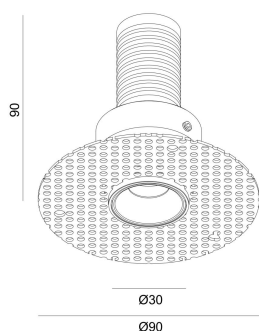

Mini trimless spot 3cm

911039

Description

Deep recessed & slim trim;
Easy maintenance;
Low-glare;

Finish

Black/White

Material

Aluminium

15D

24D

36D

45-50mm

TECHNICAL CHARACTERISTICS

Light source

Light source: Luminus CXM-3
Output (W): 7.2W (200mA 36V)
Total power consumption (W): 8W
Color temperature: 2700K/3000K/4000K
CRI: ≥ 90
Photobiological risk: RG1
Real Lumen: 560lm
Qty Leds: 1
Lm/Real W: 70
Life Time: 50.000h L90B10
MacAdam steps: 3
UGR: 14

GEAR

This product is supplied without gear

Luminaire

Downlight suitable for indoor area
crossing: No
Warranty: 5 Years

LIGHT DISTRIBUTION for 3000K medium 13°

h(m)	E (lx)	Ø(m)
1	2645	Ø0.29
2	661.2	Ø0.58
3	293.9	Ø0.87
4	165.9	Ø1.16
5	105.8	Ø1.45